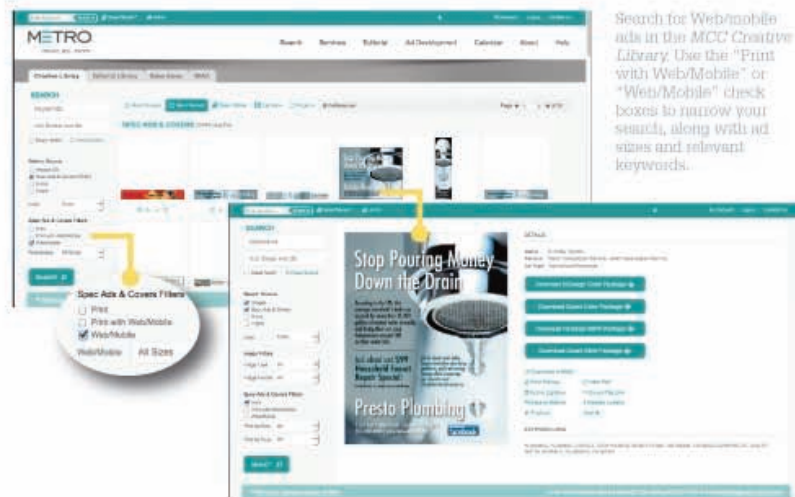

Web & Mobile Ad Solutions Delivered Three Ways

Metro has three ways for you to get the ad content you need to expand your sales efforts with Web and mobile. Choose the ways that work best for your sales and creative teams.

1 Ads for Web & Mobile in MCC

Included as a **FREE** value-added bonus of your subscriptions, Metro gives you ads for Web and mobile to show, sell and produce on their own or in conjunction with print ad layouts. Located in the *MetroCreativeConnection Creative Library*, Metro ads for Web and mobile are provided in the most popular shapes and sizes: rectangle, leaderboard, skyscraper and two mobile-specific banners. Each ad is delivered in Adobe Photoshop® format, giving you complete editing control. Drop in advertiser specifics and save the file as a ready-to-post JPEG or GIF.

View all the combination print and digital ads in the monthly *Multi-Platform Ad Packages e-Edition*. Click the *e-Edition* link on the opening screen to view the latest selection onscreen or download the entire PDF.

You can also view print ads that have companion Web/mobile ads in each monthly *SearchBook*™. There, you can click to gain immediate access to the ads from the pages.

Search the *Creative Library* by checking the "Print with Web/Mobile" or "Web/Mobile" box along with relevant keywords. You can even select your Web/Mobile standard ad size from the pull-down menu.

2 Quick Spec Ads for Web & Mobile with MiAD

Metro Interactive Ad Designer (desktop) gives you the option of creating your own Web or mobile ads onscreen through the use of your online browser. Search thousands of ad options, select a file and enter your advertiser info in the appropriate fields. You can also open a Web/Mobile ad directly in *MiAD*™ by selecting the pencil-in-the-box icon below ad thumbnails in the *MCC Creative Library*.

When your ad is ready, download a JPEG of the ad to present on a laptop or a ready-to-post file. *MiAD mobile*™ users can take this functionality on the go and present to prospects on their iPads. *MiAD* is an optional service. For further info, or to set up a free trial, call our Client Services team at **800-223-1600** or e-mail service@metro-email.com.

3 Custom Ads for Web & Mobile from ADS On Demand™

With a fast turnaround, no long-term contracts, and no ad-quantity commitments, *AOD* is a cost-effective back-up team when you need custom print, Web and mobile ads. *AOD* can provide you with an extremely quick and efficient way to get all the ads you need. Just fill out the online request form and your ad file(s) will be ready for your approval within 24 hours. From simple static ads to complex animations, *AOD* does it all! Call **800-223-1600** or e-mail service@metro-email.com for further information about this unique service, and to begin a free trial. **M**

METRO
CREATIVE GRAPHICS, INC.

www.metrocreativeconnection.com • 800-223-1600 • service@metro-email.com