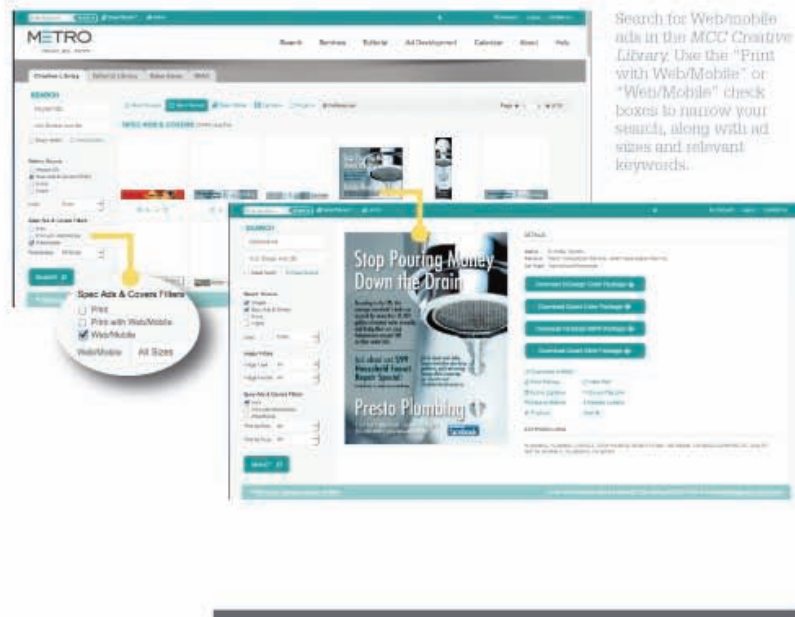

Web & Mobile Ad Solutions Delivered Three Ways

Metro has three ways for you to get the ad content you need to expand your sales efforts with Web and mobile. Choose the ways that work best for your sales and creative teams.

1 Ads for Web & Mobile in MCC

Included as a **FREE** value-added bonus of your subscriptions, Metro gives you ads for Web and mobile to show, sell and produce on their own or in conjunction with print ad layouts. Located in the *MetroCreativeConnection Creative Library*, Metro ads for Web and mobile are provided in the most popular shapes and sizes: rectangle, leaderboard, skyscraper and two mobile-specific banners. Each ad is delivered in Adobe Photoshop® format, giving you complete editing control. Drop in advertiser specifics and save the file as a ready-to-post JPEG or GIF.

View all the combination print and digital ads in the monthly *Multi-Platform Ad Packages e-Edition*. Click the *e-Edition* link on the opening screen to view the latest selection onscreen or download the entire PDF.

You can also view print ads that have companion Web/mobile ads in each monthly *SearchBook*™. There, you can click to gain immediate access to the ads from the pages.

Search the *Creative Library* by checking the "Print with Web/Mobile" or "Web/Mobile" box along with relevant keywords. You can even select your Web/Mobile standard ad size from the pull-down menu.

2 Quick Spec Ads for Web & Mobile with MiAD

Metro Interactive Ad Designer (desktop) gives you the option of creating your own Web or mobile ads onscreen through the use of your online browser. Search thousands of ad options, select a file and enter your advertiser info in the appropriate fields. You can also open a Web/Mobile ad directly in *MiAD*™ by selecting the pencil-in-the-box icon below ad thumbnails in the *MCC Creative Library*.

When your ad is ready, download a JPEG of the ad to present on a laptop or a ready-to-post file. *MiAD mobile*™ users can take this functionality on the go and present to prospects on their iPads. *MiAD* is an optional service. For further info, or to set up a free trial, call our Client Services team at **800-223-1600** or e-mail service@metro-email.com.

3 Custom Ads for Web & Mobile from ADS On Demand™

With a fast turnaround, no long-term contracts, and no ad-quantity commitments, *AOD* is a cost-effective back-up team when you need custom print, Web and mobile ads. *AOD* can provide you with an extremely quick and efficient way to get all the ads you need. Just fill out the online request form and your ad file(s) will be ready for your approval within 24 hours. From simple static ads to complex animations, *AOD* does it all! Call **800-223-1600** or e-mail service@metro-email.com for further information about this unique service, and to begin a free trial. **M**