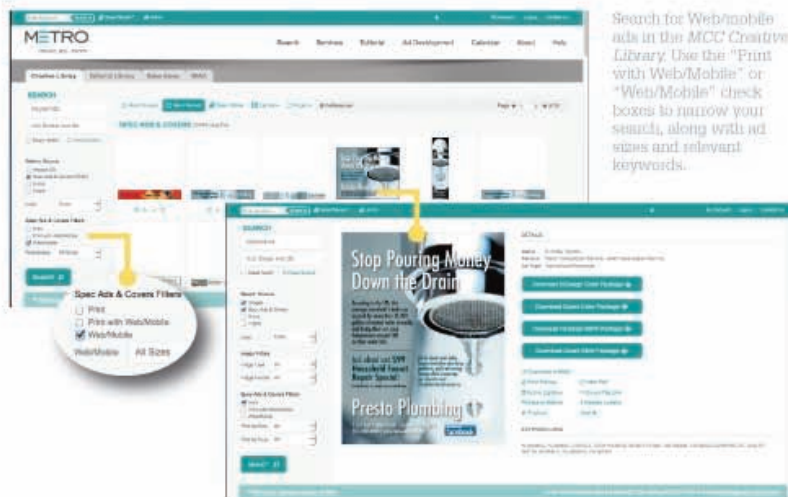

View each of the ads in the *Multi-Platform Ad Packages e-Edition* accessed through the MCC home page.