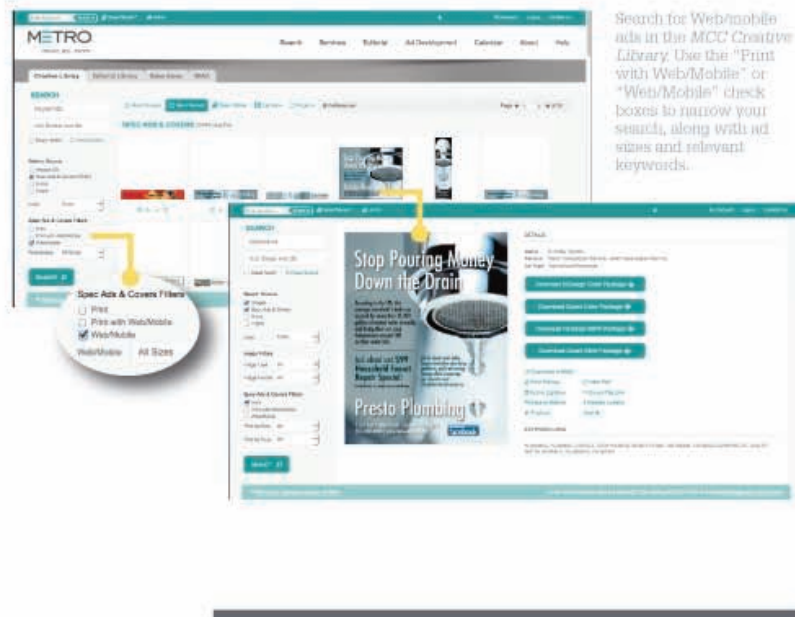

View each of the ads in the *Multi-Platform Ad Packages e-Edition* accessed through the MCC home page.

2 Quick Spec Ads for Web & Mobile with MiAD

Metro Interactive Ad Designer (desktop) gives you the option of creating your own Web or mobile ads onscreen through the use of your online browser. Search thousands of ad options, select a file and enter your advertiser info in the appropriate fields. You can also open a Web/Mobile ad directly in *MiAD*™ by selecting the pencil-in-the-box icon below ad thumbnails in the *MCC Creative Library*.

When your ad is ready, download a JPEG of the ad to present on a laptop or a ready-to-post file. *MiAD mobile*™ users can take this functionality on the go and present to prospects on their iPads. *MiAD* is an optional service. For further info, or to set up a free trial, call our Client Services team at **800-223-1600** or e-mail service@metro-email.com.

3 Custom Ads for Web & Mobile from ADS On Demand™

With a fast turnaround, no long-term contracts, and no ad-quantity commitments, *AOD* is a cost-effective back-up team when you need custom print, Web and mobile ads. *AOD* can provide you with an extremely quick and efficient way to get all the ads you need. Just fill out the online request form and your ad file(s) will be ready for your approval within 24 hours. From simple static ads to complex animations, *AOD* does it all! Call **800-223-1600** or e-mail service@metro-email.com for further information about this unique service, and to begin a free trial. **M**

METRO
CREATIVE GRAPHICS, INC.

www.metrocreativeconnection.com • 800-223-1600 • service@metro-email.com