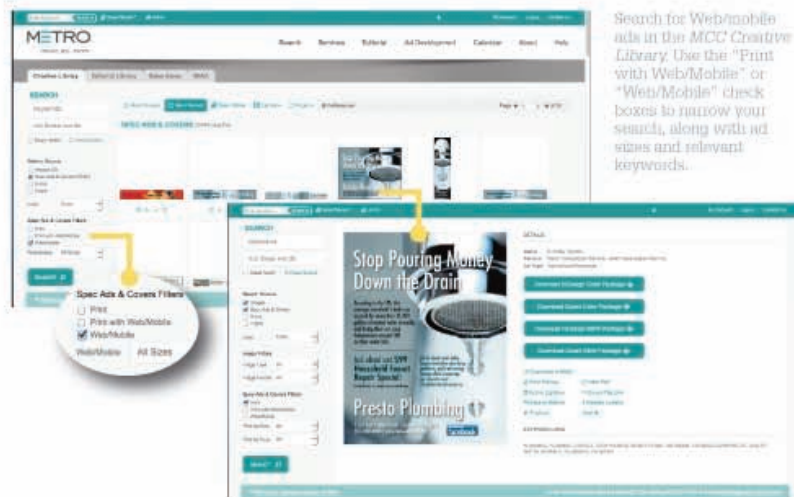

Web & Mobile Ad Solutions Delivered Three Ways

Metro has three ways for you to get the ad content you need to expand your sales efforts with Web and mobile. Choose the ways that work best for your sales and creative teams.

1 Ads for Web & Mobile in MCC

Included as a **FREE** value-added bonus of your subscriptions, Metro gives you ads for Web and mobile to show, sell and produce on their own or in conjunction with print ad layouts. Located in the *MetroCreativeConnection Creative Library*, Metro ads for Web and mobile are provided in the most popular shapes and sizes: rectangle, leaderboard, skyscraper and two mobile-specific banners. Each ad is delivered in Adobe Photoshop® format, giving you complete editing control. Drop in advertiser specifics and save the file as a ready-to-post JPEG or GIF.

View all the combination print and digital ads in the monthly *Multi-Platform Ad Packages e-Edition*. Click the *e-Edition* link on the opening screen to view the latest selection onscreen or download the entire PDF.

You can also view print ads that have companion Web/mobile ads in each monthly *SearchBook*™. There, you can click to gain immediate access to the ads from the pages.

Search the *Creative Library* by checking the "Print with Web/Mobile" or "Web/Mobile" box along with relevant keywords. You can even select your Web/Mobile standard ad size from the pull-down menu.

2 Quick Spec Ads for Web & Mobile with MiAD

Metro interactive Ad Designer (desktop) gives you the option of creating your own Web or mobile ads onscreen through the use of your online browser. Search thousands of ad options, select a file and enter your advertiser info in the appropriate fields. You can also open a Web/Mobile ad directly in *MiAD* by selecting the pencil-in-the-box icon below ad thumbnails in the *MCC Creative Library*.

When your ad is ready, download a JPEG of the ad to present on a laptop or a ready-to-post file. *MiAD mobile* users can take this functionality on the go and present to prospects on their iPads. *MiAD* is an optional service. For further info, or to set up a free trial, call our Client Services team at **800-223-1600** or e-mail service@metro-email.com.

3 Custom Ads for Web & Mobile from ADS On Demand™

With a fast turnaround, no long-term contracts, and no ad-quantity commitments, *AOD* is a cost-effective back-up team when you need custom print, Web and mobile ads. *AOD* can provide you with an extremely quick and efficient way to get all the ads you need. Just fill out the online request form and your ad file(s) will be ready for your approval within 24 hours. From simple static ads to complex animations, *AOD* does it all! Call **800-223-1600** or e-mail service@metro-email.com for further information about this unique service, and to begin a free trial. **M**

METRO
CREATIVE GRAPHICS, INC.

www.metrocreativeconnection.com • 800-223-1600 • service@metro-email.com